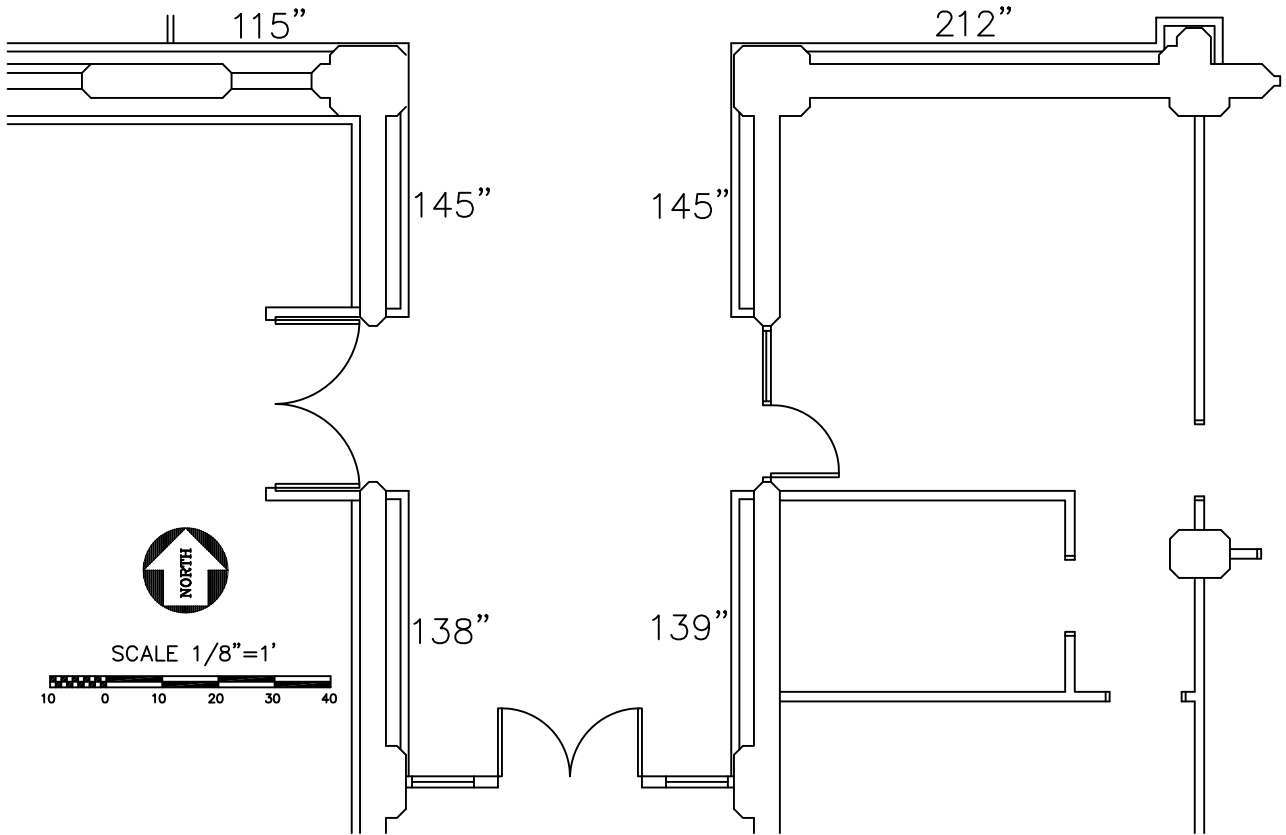

PORTER HALL
 HARRY KRUG GALLERY
 1384 SF

SCALE 1/8"=1'