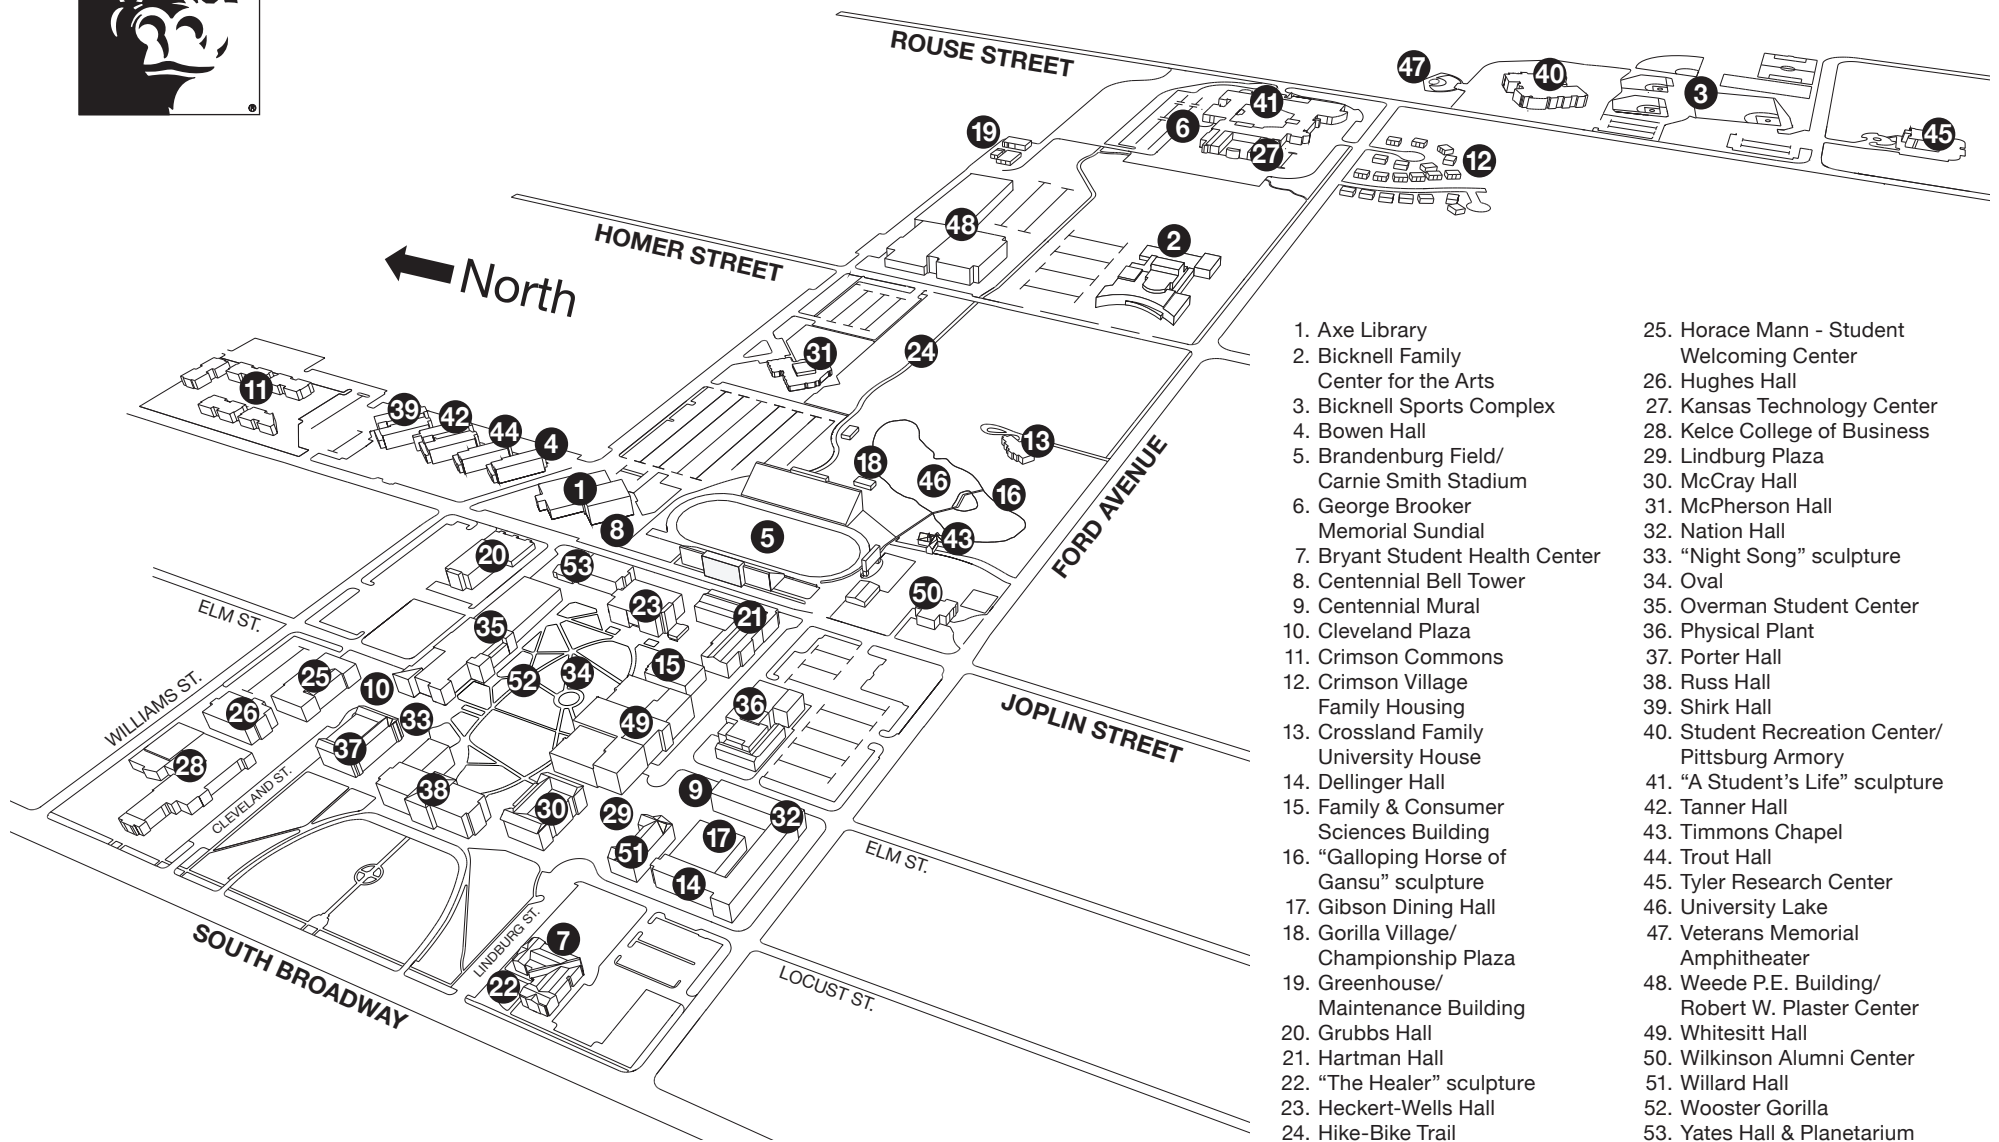

Pittsburg State University Campus Map

1. Axe Library
2. Bicknell Family Center for the Arts
3. Bicknell Sports Complex
4. Bowen Hall
5. Brandenburg Field/ Carnie Smith Stadium
6. George Brooker Memorial Sundial
7. Bryant Student Health Center
8. Centennial Bell Tower
9. Centennial Mural
10. Cleveland Plaza
11. Crimson Commons
12. Crimson Village Family Housing
13. Crossland Family University House
14. Dellinger Hall
15. Family & Consumer Sciences Building
16. "Galloping Horse of Gansu" sculpture
17. Gibson Dining Hall
18. Gorilla Village/ Championship Plaza
19. Greenhouse/ Maintenance Building
20. Grubbs Hall
21. Hartman Hall
22. "The Healer" sculpture
23. Heckert-Wells Hall
24. Hike-Bike Trail
25. Horace Mann - Student Welcoming Center
26. Hughes Hall
27. Kansas Technology Center
28. Kelce College of Business
29. Lindburg Plaza
30. McCray Hall
31. McPherson Hall
32. Nation Hall
33. "Night Song" sculpture
34. Oval
35. Overman Student Center
36. Physical Plant
37. Porter Hall
38. Russ Hall
39. Shirk Hall
40. Student Recreation Center/ Pittsburg Armory
41. "A Student's Life" sculpture
42. Tanner Hall
43. Timmons Chapel
44. Trout Hall
45. Tyler Research Center
46. University Lake
47. Veterans Memorial Amphitheater
48. Weede P.E. Building/ Robert W. Plaster Center
49. Whitesitt Hall
50. Wilkinson Alumni Center
51. Willard Hall
52. Wooster Gorilla
53. Yates Hall & Planetarium